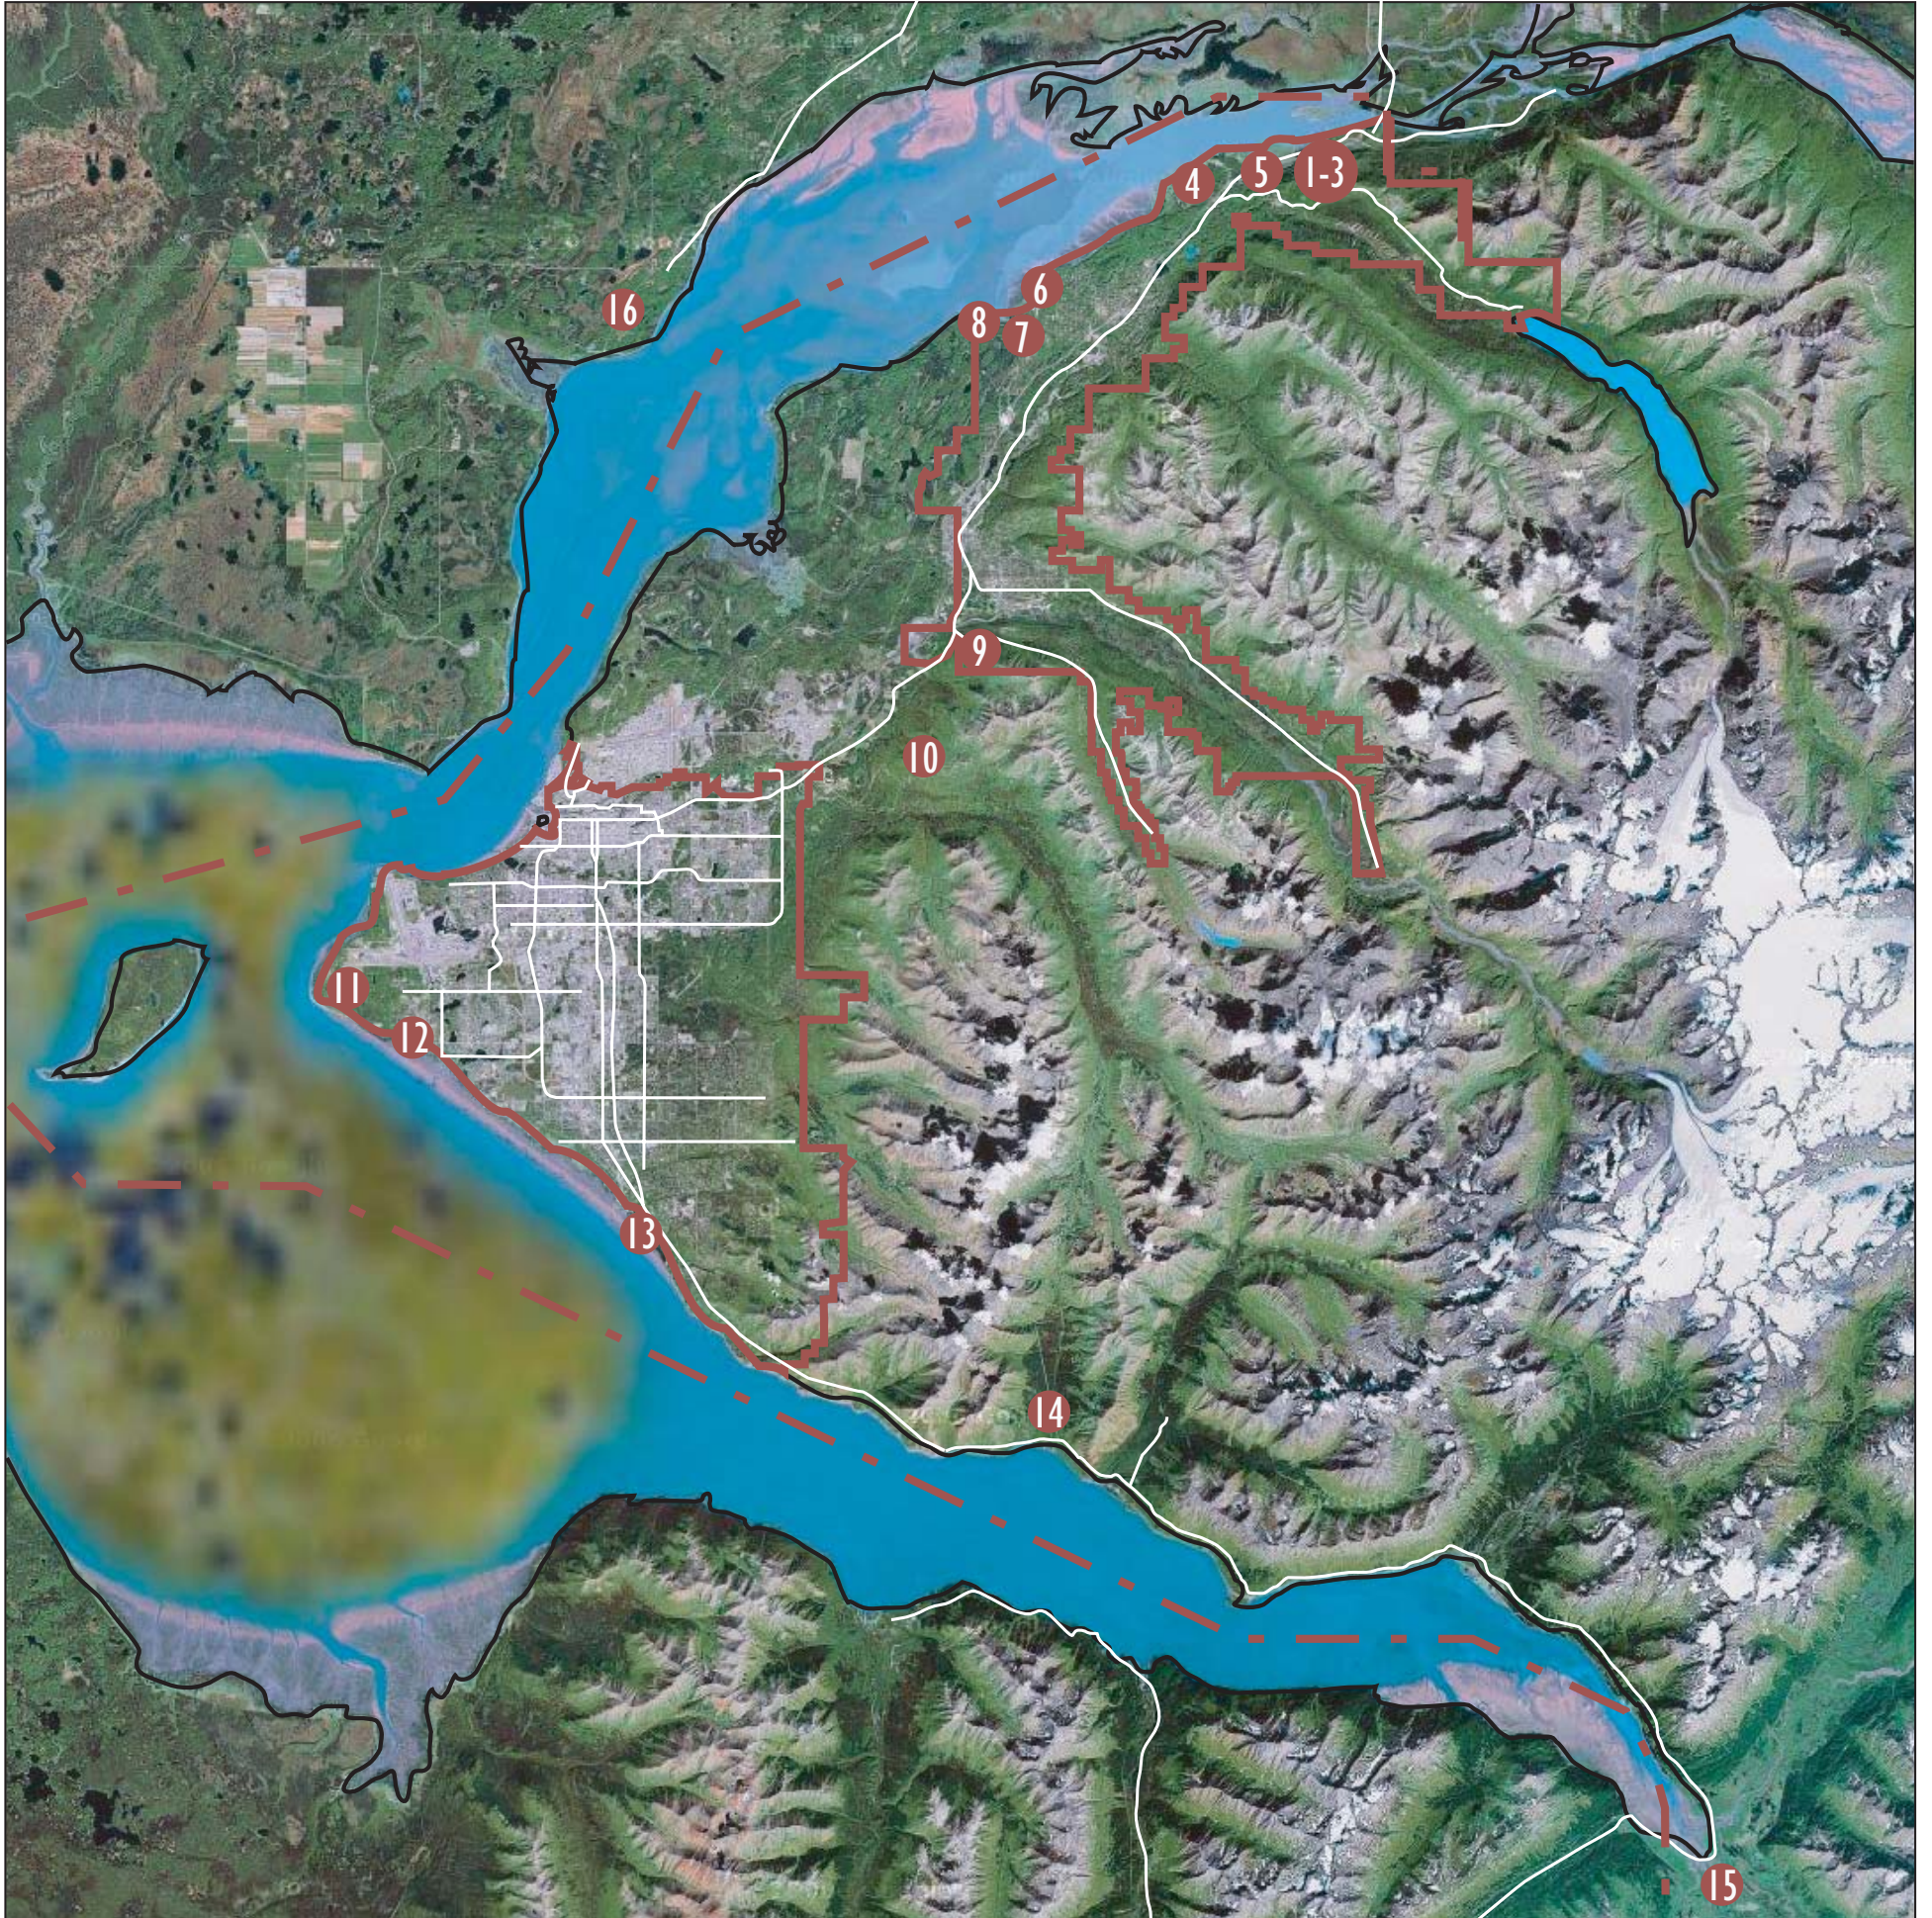

ArcticPSTI

PUBLIC SAFETY TRAINING INSTITUTE

- 1 Eklutna Lake Road, Site 1, Mile 2.
- 2 Eklutna Lake Road, Site 2, Mile 2.7.
- 3 Eklutna Lake Road, Site 3, Mile 6.4.
- 4 Eklutna Inc. Parcel, Old Gravel Site.
- 5 Eklutna Inc. Parcel, Reed Power Substation Vicinity.
- 6 Eklutna Inc. Parcels, Birchwood Airport Vicinity.
- 7 Birchwood Recreation and Shooting Park, Birchwood.
- 8 Municipality of Anchorage., Beach Lake Park.

- 9 Mental Health Land Trust Parcel. South of Highland Road.
- 10 Fort Richardson.
- 11 Heritage Land Bank, Point Woronzoff.
- 12 Kincaid Motor Sports Park, Kincaid Park
- 13 Rabbit Creek Shooting Park.
- 14 Heritage Land Bank, Indian AK.
- 15 Alaska Railroad Property, Portage Glacier.
- 16 Mental Health Land Trust in the vicinity of Goose Bay.

POTENTIAL SITES

OUTDOOR RANGE TRAINING COMPLEX

5mi 10mi 15mi

Updated 06-27-07

MUNICIPALITY OF ANCHORAGE BOUNDARY

EMERGENCY RESPONDERS SERVICE BOUNDARY

Sites indicated reflect potential locations being evaluated to accommodate the Outdoor Training Range Complex. Sites will be initially evaluated using Level I Criteria; site feasibility, owner willingness to sell/lease, and site being within reasonable travel distance